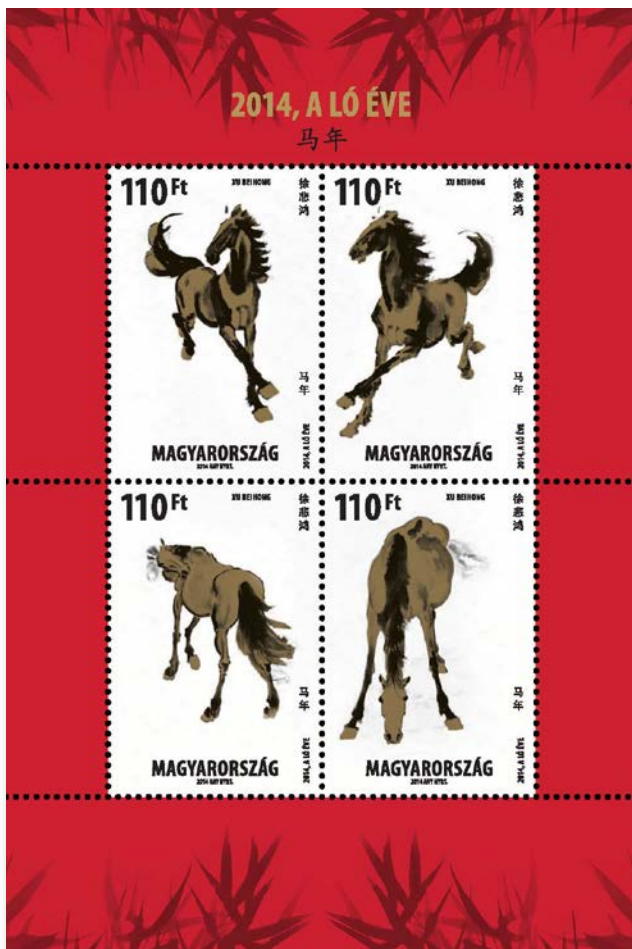

2014 is the Year of the Horse in the Chinese zodiac, which Magyar Posta is celebrating on a miniature sheet. According to the Chinese zodiac, this year will be the year of relaxation, childhood, joy, goodness and receptiveness. People born under the sign of the Horse are dynamic and have abundant material resources. The miniature sheet was made using paintings by the Chinese artist *Xu Beihong* (1895–1953), who is esteemed mainly for his works in ink. The first day cover and postmark for the miniature sheet was designed by the graphic artist *István Weisenburger*. Eighty thousand copies of the miniature sheet were produced on fluorescent fibre stamp paper as a security feature by ANY Security Printing Company. The miniature sheet is available at selected post offices and Filaposta in Hungary from 6 January, but may also be purchased from Magyar Posta's online store.